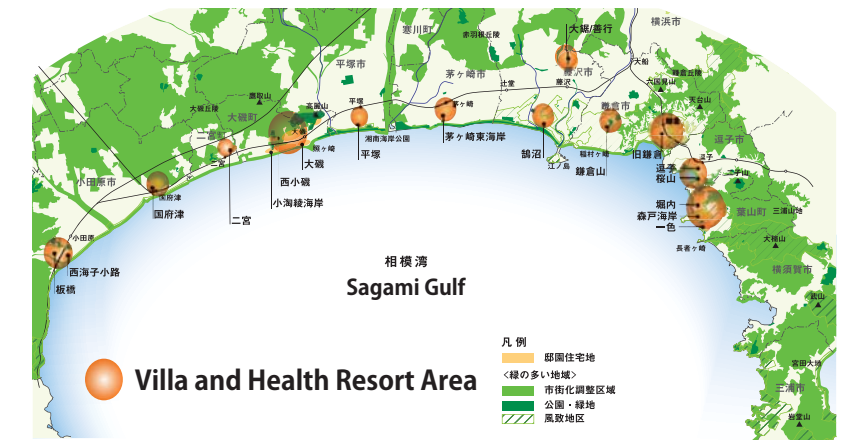

History of "Shonan Teien Cultural Zone"

figure 1. Brighton, UK and Shonan Area (same scale)

Shonan Area, the southern part of Kanagawa Pref, were characterized as villa and health resort area for political, financial or cultural leaders in Japan who work in Tokyo since Meiji Period. That is very similar to the relation between London and Brighton, UK.

After "Iwakura Mission" visited Brighton in Meiji period, they built their own villa in Shonan Area. That acted as a trigger. There are about 350 western style house and 1,300 modern Japanese style house* alive .

figure 2. Distribution of villa and health resort area

"Shonan Teien Festival"

The design of architecture, interior and garden of such villa are stylish and sophisticated. Besides, they are surrounded by Sagami Gulf and alignment of the mountains; they are still shining. Japanese cultural leaders have created a lot of lasting masterpieces there.