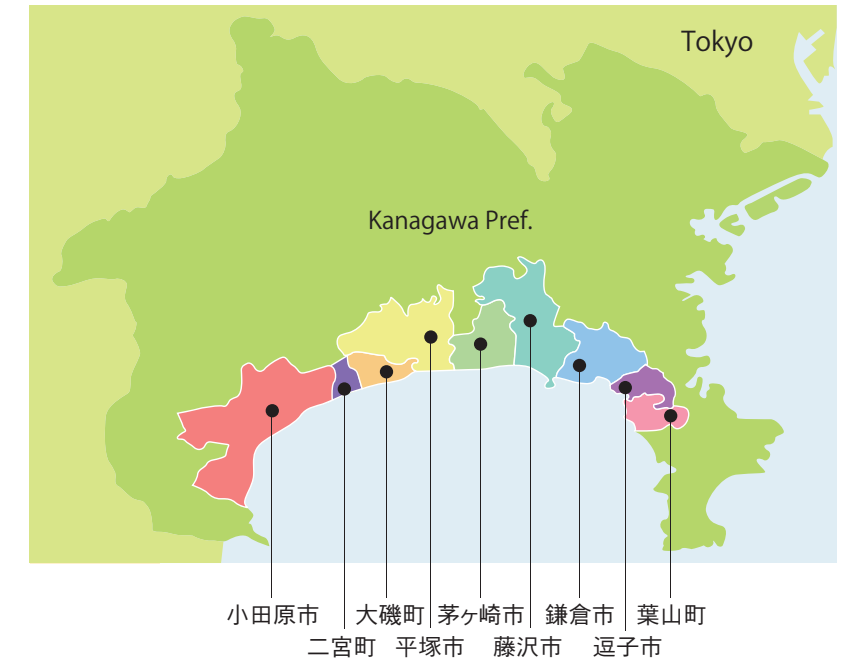

History of "Shonan Teien Cultural Zone"

figure 1. Brighton, UK and Shonan Area (same scale)

Shonan Area, the southern part of Kanagawa Pref, were characterized as villa and health resort area for political, financial or cultural leaders in Japan who work in Tokyo since Meiji Period. That is very similar to the relation between London and Brighton, UK.

We will make a brief presentation about "Shonan Teien Cultural Zone Regeneration Plan", a policy and Shonan Teien Festival on Kick off Event.

figure 3. Sites of Shonan Teien Festival 2008

Actual Achievement